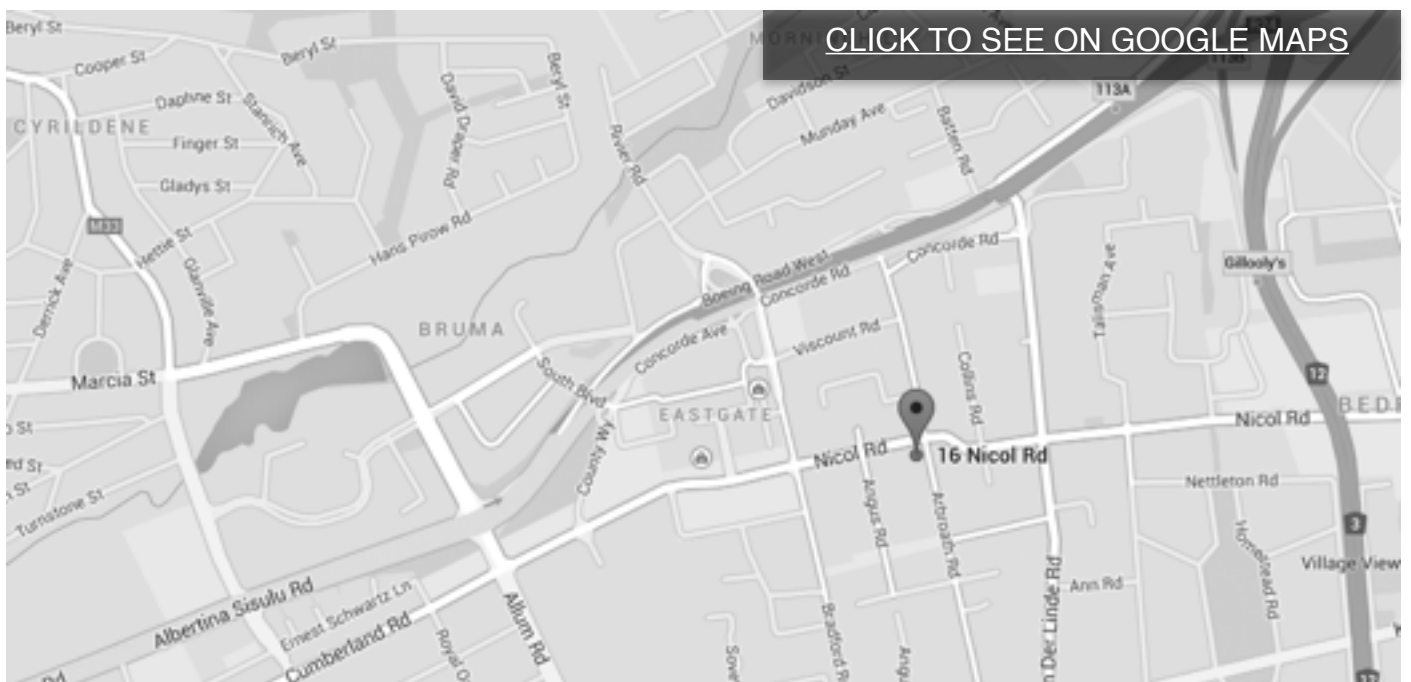

SAPMA/SAPITI Head Office Directions – 011-6151195

16 Nicol Road, Entrance cnr Arbroath Road, Bedfordview, Johannesburg
One robot from Eastgate Shopping Centre and Bedford Gardens Shopping Centre

From the North

- N1 ramp to Pretoria
- N3 ramp to Germiston
- Left onto ramp to van Buuren Road
- At Engen station turn left into Kloof Road
- Cross over van der Linde Road
- Right into Arbroath Road follow to no. 16 Nicol Road

From the South

- N12 to Witbank/Pretoria
- Left onto ramp to van Buuren Road
- At Engen station turn left into Kloof Road
- Cross over van der Linde Road
- Right into Arbroath Road follow to no. 16 Nicol Road

From the East

- R21 to Johannesburg
- R24/N12 to Germiston
- Left onto ramp to van Buuren Road
- At Engen station turn left into Kloof Road
- Cross over van der Linde Road
- Right into Arbroath Road follow to no. 16 Nicol Road